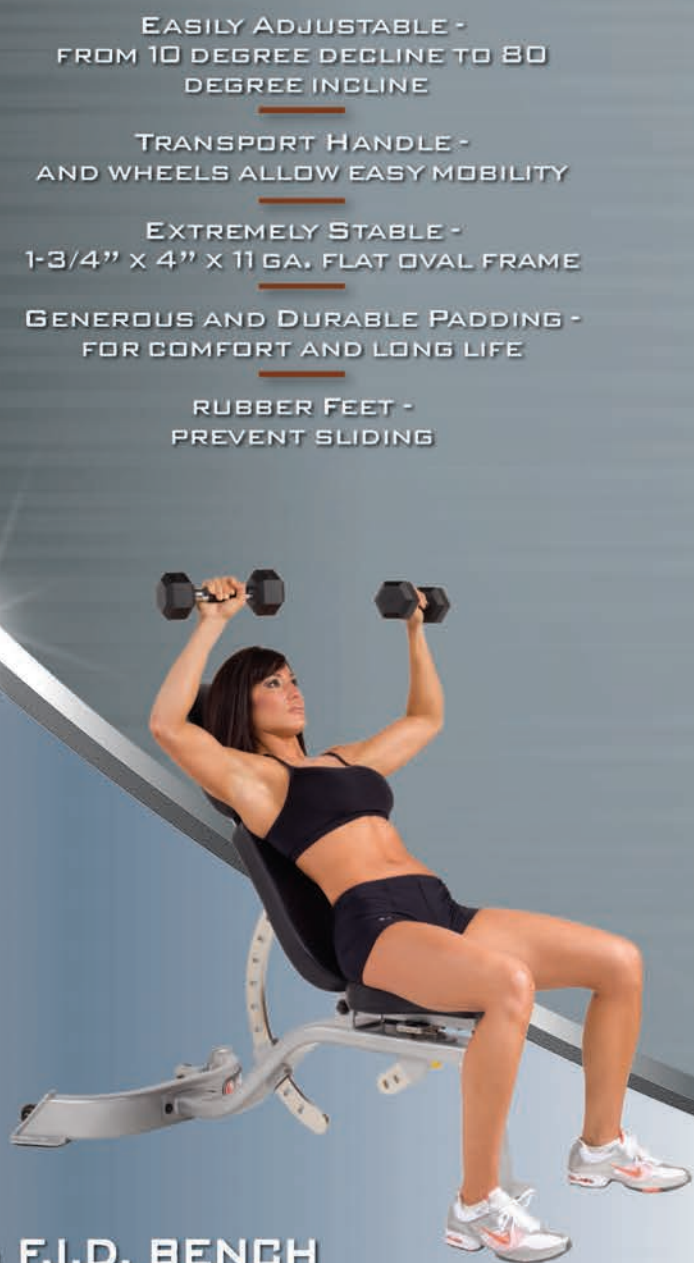

BATCA
fitness systems · usa

FZ BENCH

FREEWEIGHT/BODYWEIGHT

FZ⁶

EASILY ADJUSTABLE -
FROM 10 DEGREE DECLINE TO 80
DEGREE INCLINE

TRANSPORT HANDLE -
AND WHEELS ALLOW EASY MOBILITY

EXTREMELY STABLE -
1-3/4" X 4" X 11 GA. FLAT OVAL FRAME

GENEROUS AND DURABLE PADDING -
FOR COMFORT AND LONG LIFE

RUBBER FEET -
PREVENT SLIDING

HEIGHT: 1'-6" (FLAT)
WEIGHT: 99 LBS

FZ-6 F.I.D. BENCH