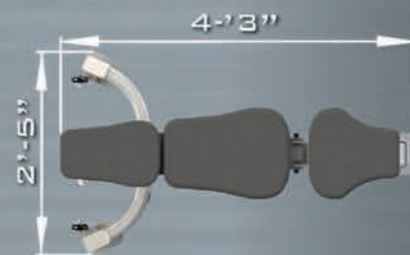

BATCA
fitness systems · usa

FZ BENCH

FREEWEIGHT/BODYWEIGHT

FZ⁶

EASILY ADJUSTABLE -
FROM 10 DEGREE DECLINE TO 80
DEGREE INCLINE

TRANSPORT HANDLE -
AND WHEELS ALLOW EASY MOBILITY

EXTREMELY STABLE -
1-3/4" X 4" X 11 GA. FLAT OVAL FRAME

GENEROUS AND DURABLE PADDING -
FOR COMFORT AND LONG LIFE

RUBBER FEET -
PREVENT SLIDING

HEIGHT: 1'-6" (FLAT)
WEIGHT: 99 LBS

FZ-6 F.I.D. BENCH