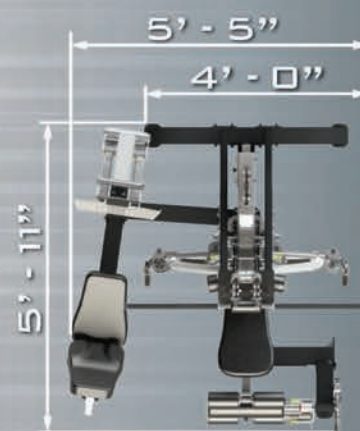

BATCA
fitness systems · usa

FUSION 3

PERSONAL GYM

THE
PERFECT BLEND
OF MACHINE AND USER DEFINED
EXERCISE CAPABILITY

ADHERENCE TO COMMERCIAL DESIGN PRINCIPLES MAKES THE FUSION 3 THE MOST FEATURE RICH AND HIGHEST QUALITY PERSONAL GYM AVAILABLE. A SMART BALANCE OF FIXED PATH AND FREE CABLE EXERCISE STATIONS ENSURE AN UNSURPASSED WORKOUT EXPERIENCE.

ACCESSORIES

2 MULTI-HOOK STRAP HANDLES,
MULTI-USE SHORT BAR,
ANKLE STRAP,
TWO-HOOK LAT BAR

HEIGHT: 6' - 11"
WEIGHT: 632 LBS.

ADDITIONAL
INFORMATION

FUSION 3 PERSONAL GYM