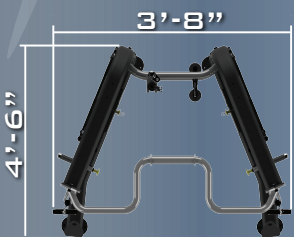

AXIS

AFT

THIS REFINED FREE TRAINER WORKS AS A MODULAR ELEMENT OF THE AXIS SYSTEM AS WELL AS A COMPACT FREESTANDING FUNCTIONAL TRAINER.

PAIR WITH AN AXIS F.I.D. BENCH TO FURTHER EXPAND THE AXIS FREE TRAINER'S RANGE OF CAPABILITIES.

- SUSPENSION TRAINING ANCHOR POINT
- MULTIPLE POSITION CHIN UP BAR
- INTEGRATED ACCESSORY STORAGE
- STANDARD ACCESSORIES INCLUDE:
SHORT BAR, LONG BAR,
TRICEP ROPE, ANKLE STRAP
AND TWO STRAP HANDLES
- FULL LENGTH STEEL
WEIGHT STACK ENCLOSURES
- FLOOR MOUNTING
PLATES WITH RUBBER FEET
- TWO 200 LB WEIGHT STACKS
WITH .5:1 WEIGHT RATIO
- ADJUSTABLE
DUAL SWIVEL PULLEYS
- 23 NUMBERED
HEIGHT ADJUSTMENTS

SCAN FOR 360 VIEW

HEIGHT : 7'-6"
WEIGHT : 710 LBS

AXIS FREE TRAINER

AXIS F.I.D. BENCH