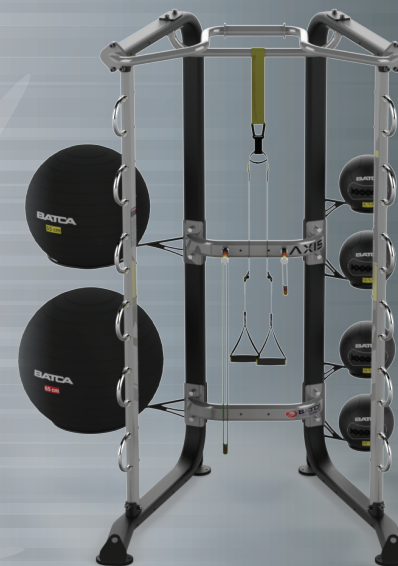

**BATCA**  
fitness systems usa

THIS INCREDIBLY VERSATILE  
SUSPENSION/BAND TRAINER  
WORKS AS A MODULAR ELEMENT  
OF THE AXIS SYSTEM OR AS THE  
PERFECT FREESTANDING  
COMPLEMENT TO ANY FITNESS  
ROOM.

## ABT

SUSPENSION TRAINING  
ANCHOR POINT

MULTIPLE POSITION CHIN UP BAR

INTEGRATED STRENGTH/  
RESISTANCE BAND STORAGE

FULL RANGE OF MULTI USE  
ANCHOR POINTS

FLOOR MOUNTING  
PLATES WITH RUBBER FEET

\*OPTIONAL MEDICINE BALL  
AND STABILITY BALL STORAGE  
AVAILABLE FOR THIS UNIT

\*OPTIONAL STORAGE

HEIGHT : 7'-6"  
WEIGHT : 294 LBS

SCAN FOR  
360 VIEW

### AXIS BODYWEIGHT TRAINER