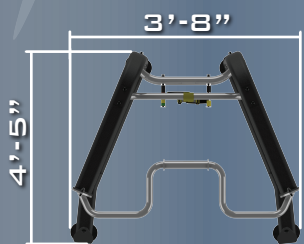

## ABT

SUSPENSION TRAINING  
ANCHOR POINT

MULTIPLE POSITION CHIN UP BAR

INTEGRATED STRENGTH/  
RESISTANCE BAND STORAGE

FULL RANGE OF MULTI USE  
ANCHOR POINTS

FLOOR MOUNTING  
PLATES WITH RUBBER FEET

\*OPTIONAL MEDICINE BALL  
AND STABILITY BALL STORAGE  
AVAILABLE FOR THIS UNIT

\*OPTIONAL STORAGE

HEIGHT : 7'-6"  
WEIGHT : 294 LBS

SCAN FOR  
360 VIEW