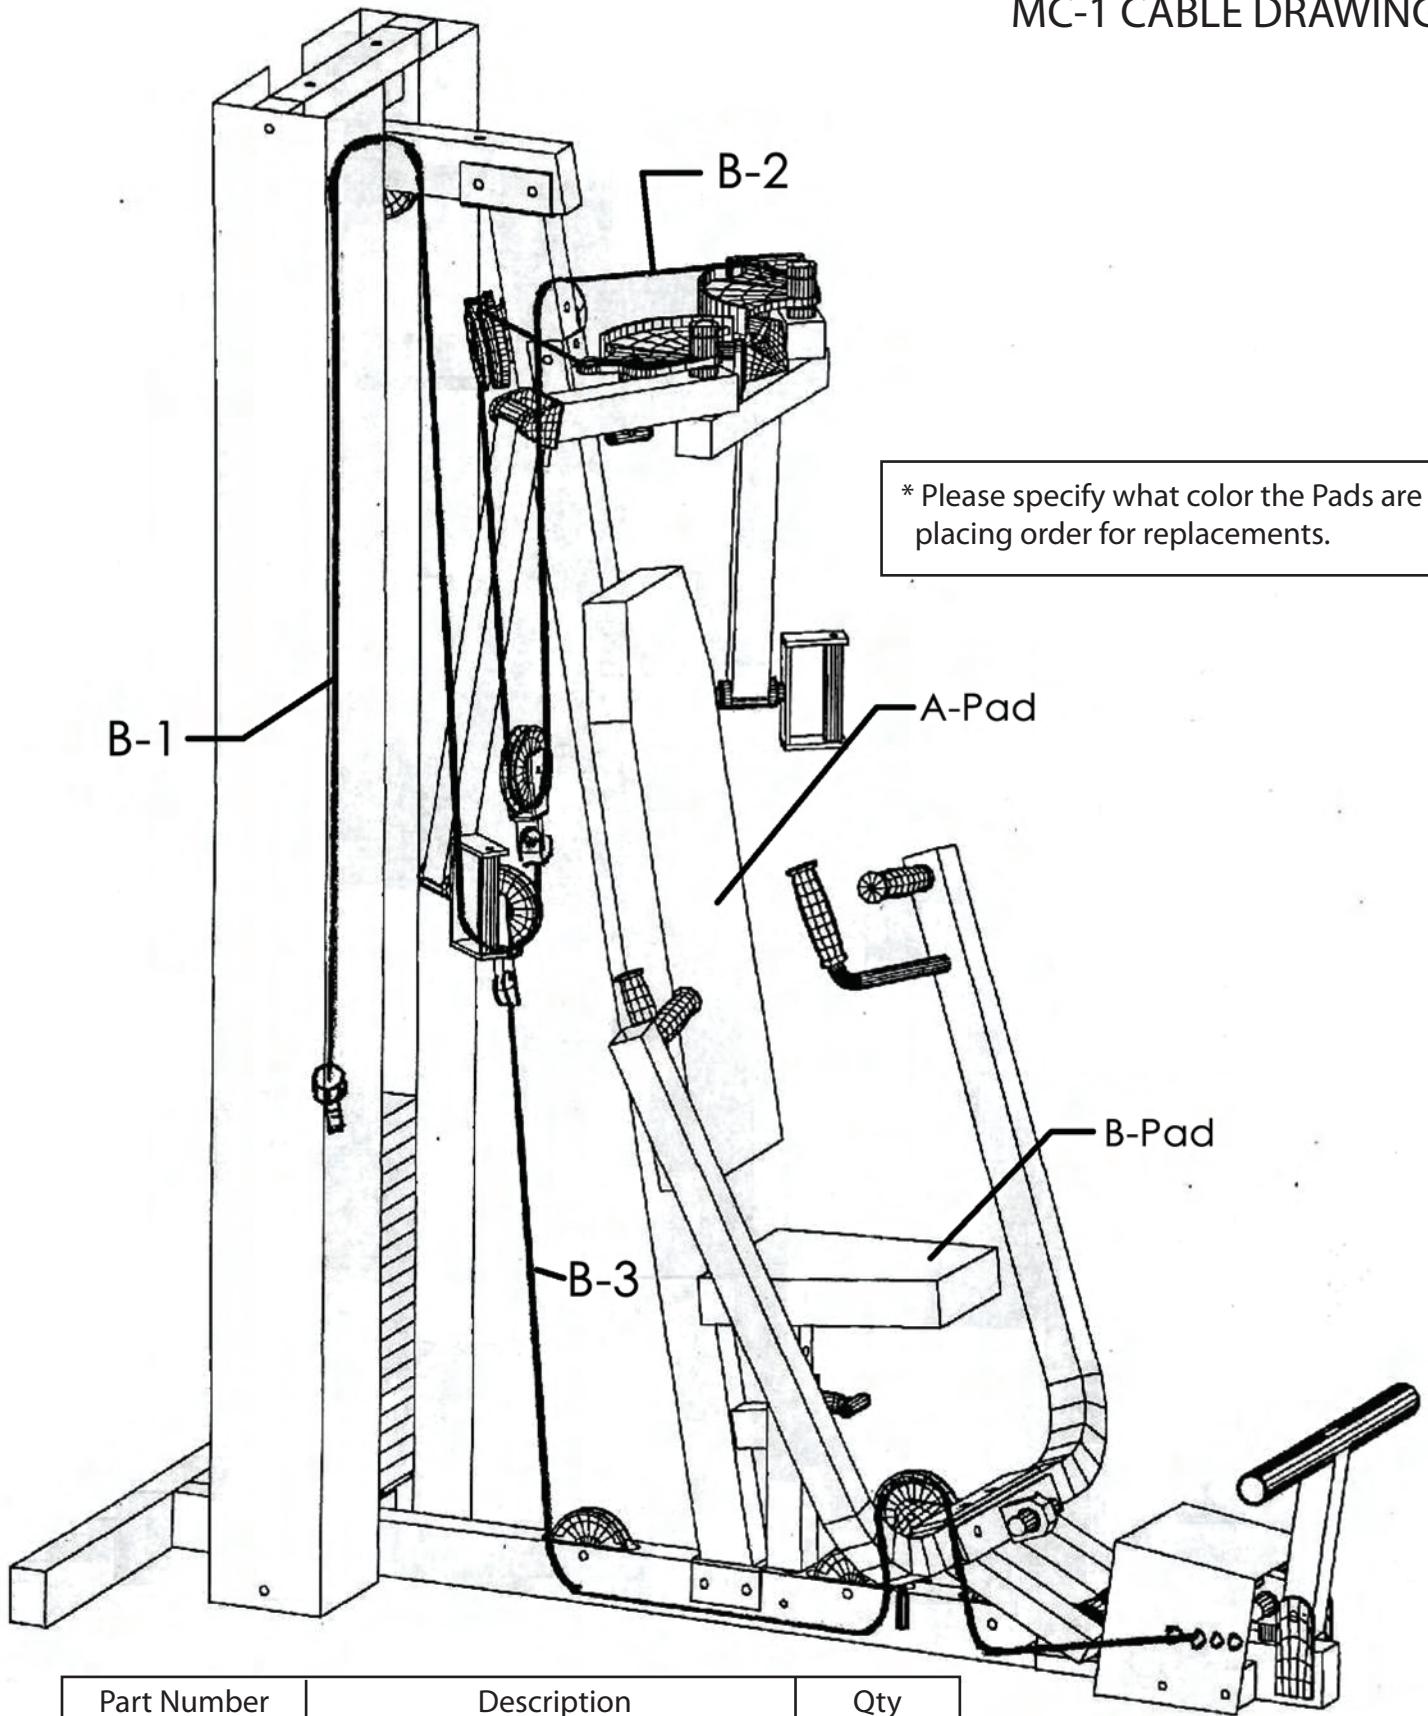

MC-1 CABLE DRAWINGS

Part Number	Description	Qty
B-1	Weight Stack to Free Floater Cable	1
B-2	Pec Cam To Pec Cam Cable	1
B-3	Free Floater to Chest Lockout Cable	1
*A-Pad	Long Back Pad	1
*B- Pad	Seat Pad	1